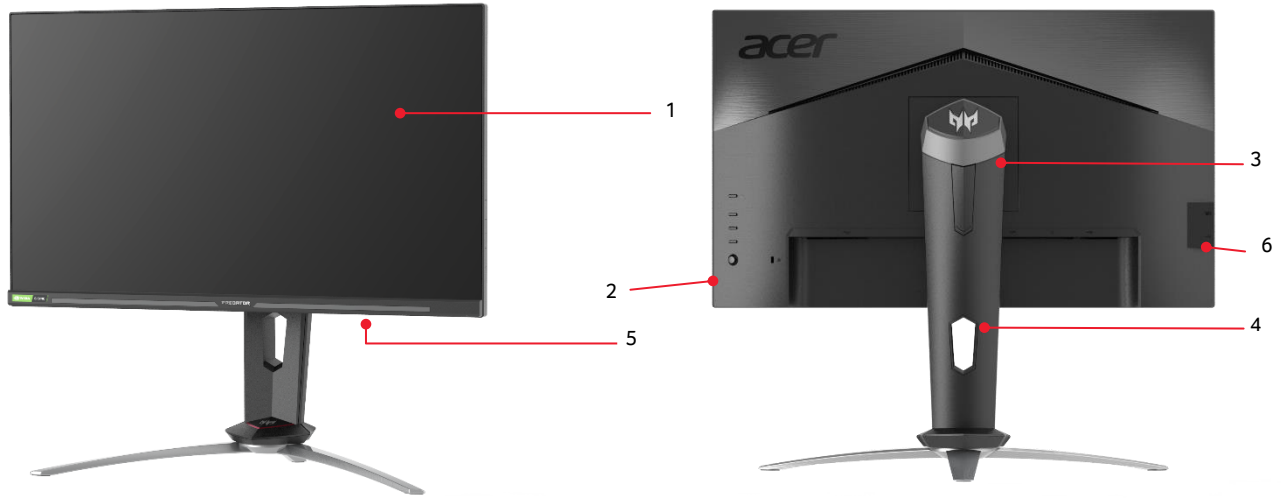

Predator XB3

XB253Q GW

MYTHIC SPEED

- Smooth gaming with NVIDIA® G-SYNC™ Compatible technology
- 24.5" FHD (1920x1080) gaming monitor
- Rapid overclock to 280Hz refresh rate
- 1ms (G to G), 0.5 (G to G, Min.) response time

Overclock to
280Hz

0.5 Up to
ms

| | | |
|--|--|--|
| Product views | 1. 24.5"16:9 display 2. Power button / OSD button 3. Height adjustment stand | 4. Cable management 5. 2W x 2 Speaker 6. USB 3.0 |
| Color | Black/Dark silver | |
| Dimensions and weight | Dimensions: 55.8 (W) x 39.8~51.3 (H) x 23.6 (D) cm 22 (W) x 15.7~20.2 (H) x 9.3 (D) inches | Weight: 5.3 (kg) 11.8 (lbs) |
| Size | 24.5"(16:9) | |
| Active display area | 543.7x302.6mm | |
| Maximum resolution | HDMI: 1920x1080 @240Hz DP: 1920x1080 @280Hz (overclock) | |
| Response time | sRGB 99% wide color gamut IPS Panel | |
| Contrast ratio | 1ms(G to G) / 0.5ms(G to G, min) | |
| Brightness | 100 million: 1 max (ACM) | |
| Viewing angle (CR=10) | Native: 400nits(cd/m2) HDR400 mode: peak 400nits | |
| Colors/Color Gamut | 178°(H),178°(V) | |
| Bits | 16.7M/99% sRGB | |
| Input signal | 8Bit | |
| Speakers | HDMI(v2.0) +HDMI(v2.0) + DisplayPort(v1.2a) + SPK + Audio out + USB3.0x2 (2down 1up) (Two USB ports on side) | |
| VESA Wall mounting | 2Wx2 | |
| Power supply (100V-240V) | 100X100mm | |
| Power Consumption (ENERGY STAR) | Internal (100V-240V) | |
| Support | Off: Sleep: On: 0.25W 0.45W 22.0W | |
| ErgoStand | NVIDIA G-SYNC™ Compatible technology | |
| | Tilt • -5°~ 25° Swivel • +/- 20° | Height adjustment • 115mm Pivot • +/- 90° |